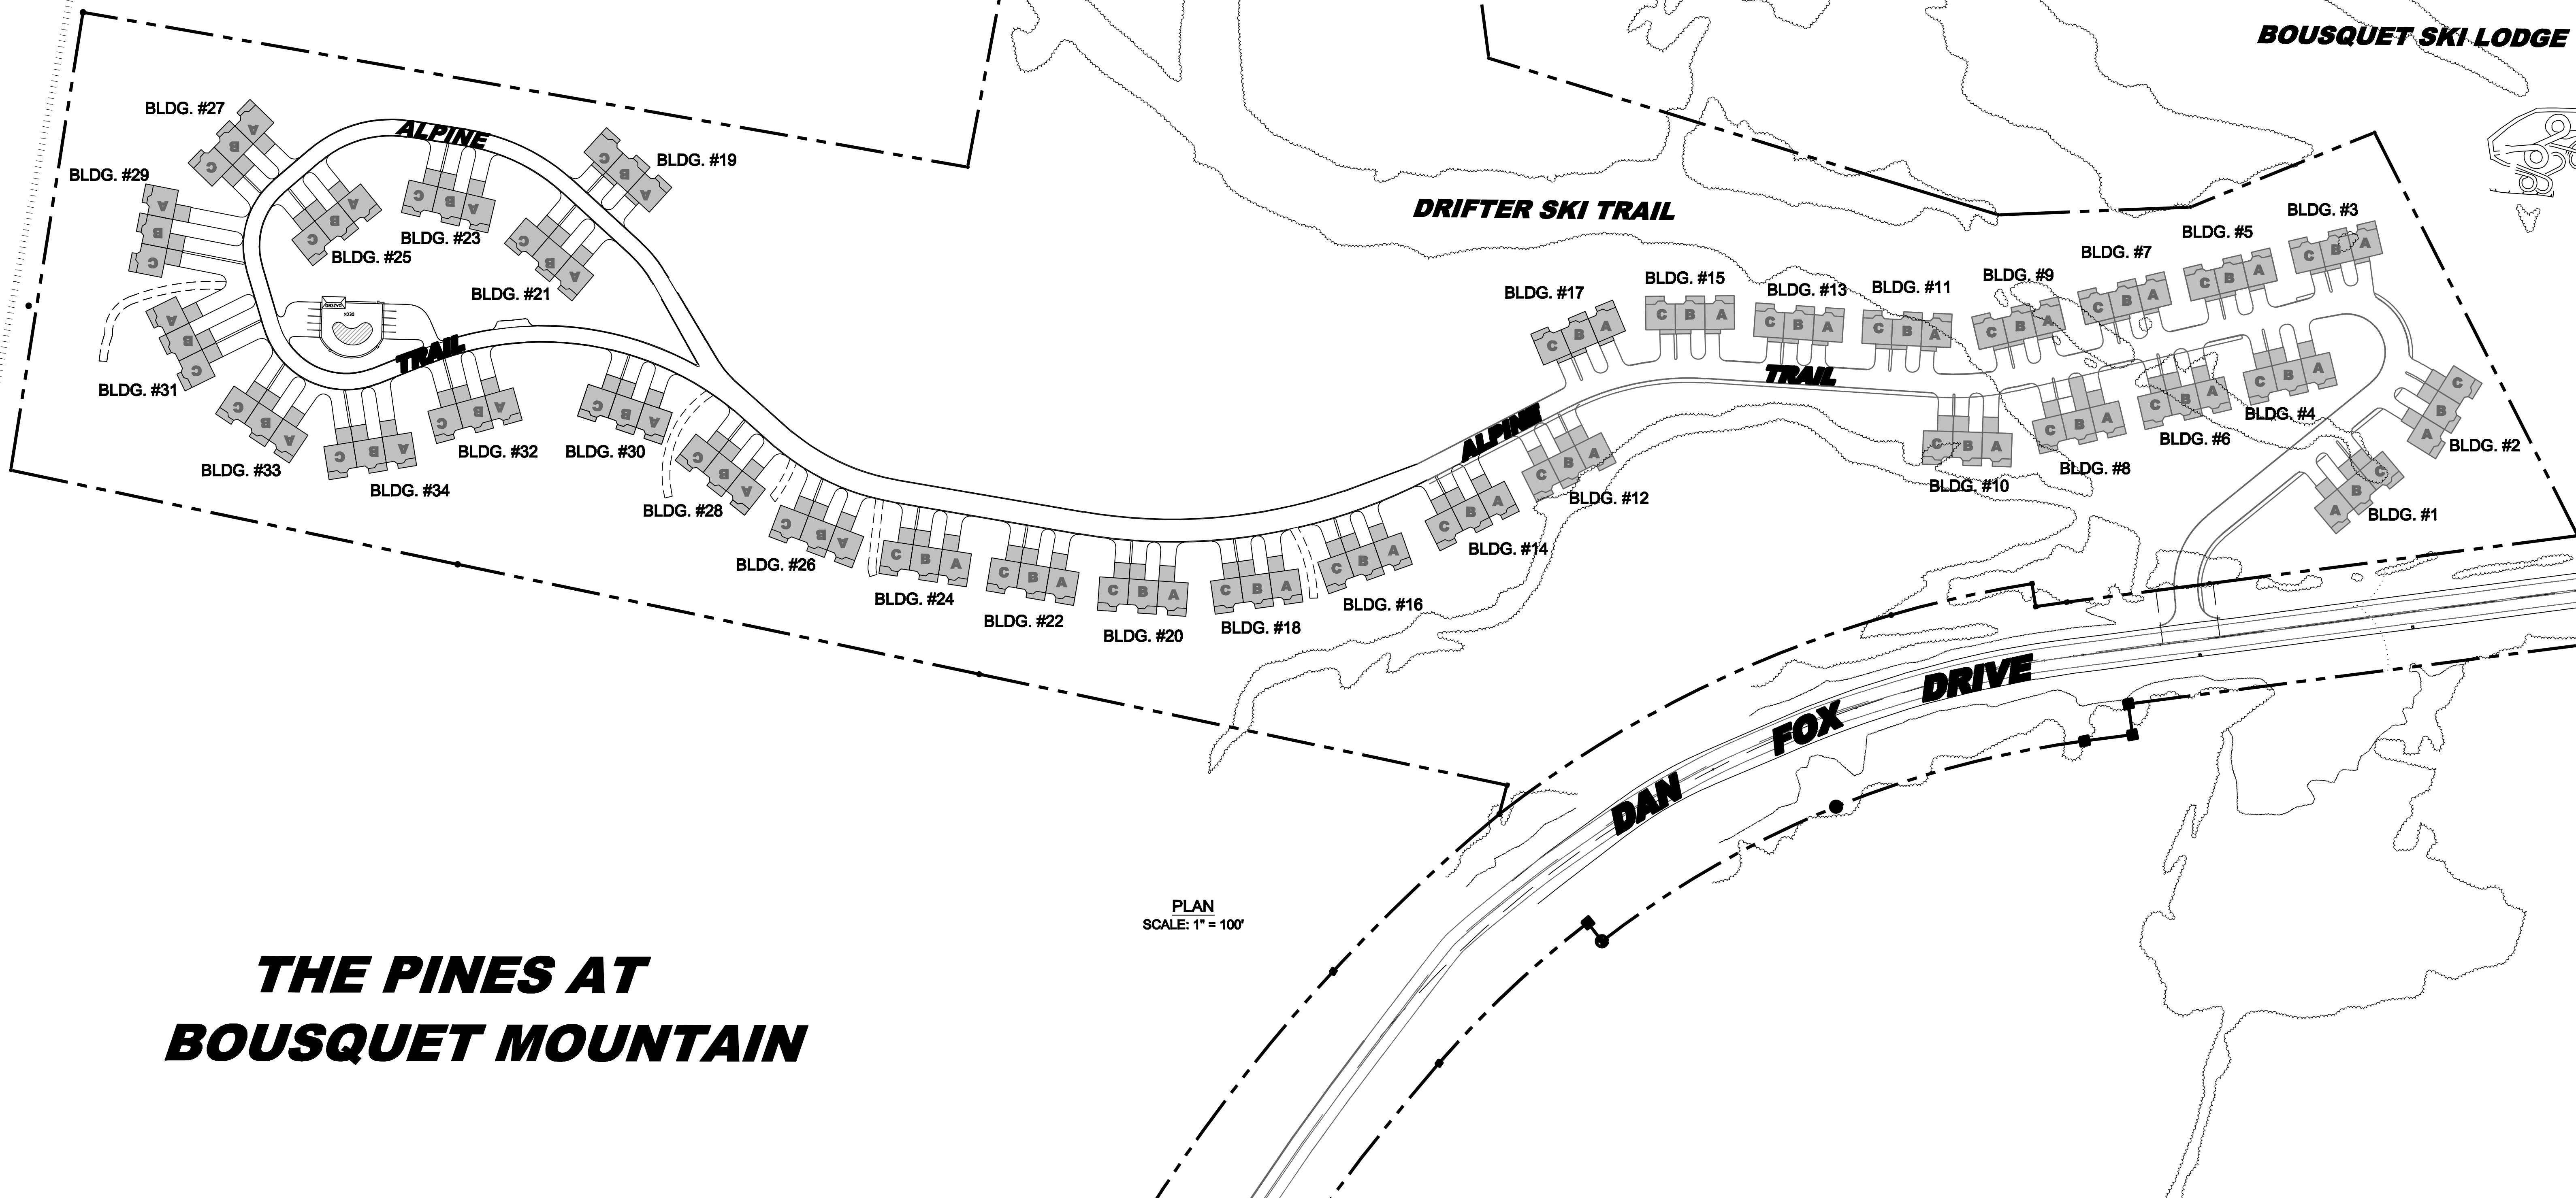

LENOX
PITTSFIELD

BERKSHIRE NATURAL RESOURCES

BOUSQUET SKI LODGE

PLAN
SCALE: 1" = 100'

**THE PINES AT
BOUSQUET MOUNTAIN**